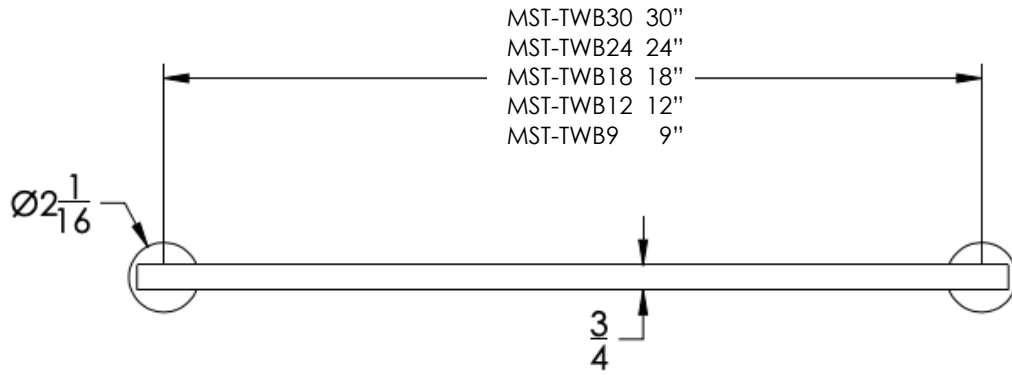

COLLECTION MASTERPIECE

TOWEL BAR

Model	Product	Finishes Available
MST-TWB9	9" Towel Bar	Multiple finishes available. Over 23 finishes to choose from.
MST-TWB12	12" Towel Bar	
MST-TWB18	18" Towel Bar	
MST-TWB24	24" Towel Bar	
MST-TWB30	30" Towel Bar	

Dimensions in inches

FRONT

TOP

SIDE

NOTE: Dimensions subject to change without notice.