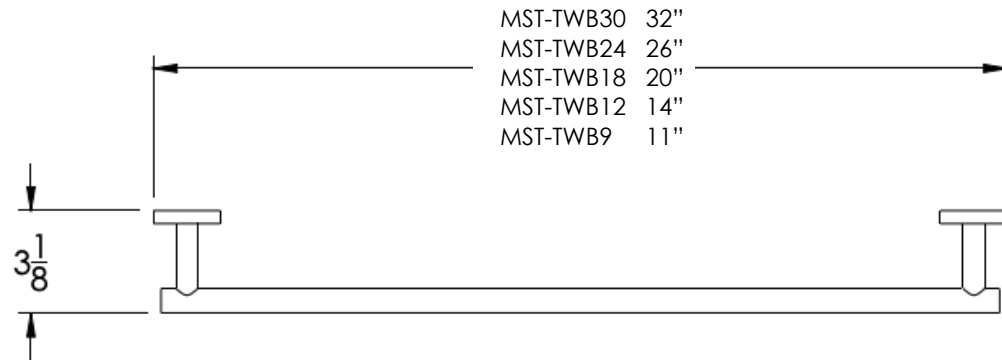

COLLECTION MASTERPIECE

TOWEL BAR

Model	Product	Finishes Available
MST-TWB9	9" Towel Bar	Multiple finishes available. Over 23 finishes to choose from.
MST-TWB12	12" Towel Bar	
MST-TWB18	18" Towel Bar	
MST-TWB24	24" Towel Bar	
MST-TWB30	30" Towel Bar	

Dimensions in inches

FRONT

TOP

SIDE

NOTE: Dimensions subject to change without notice.